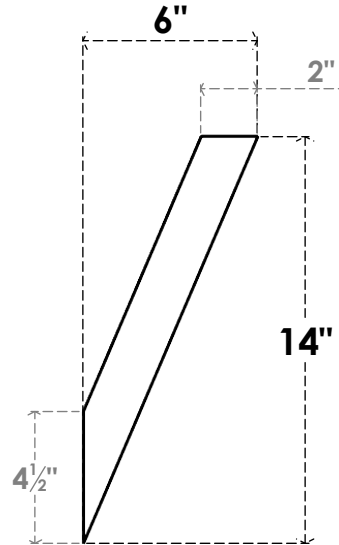

ITEM NUMBER: BRCPC035X06000X1400TRA

3 1/2"W X 6"D X 14"H TRADITIONAL ARCHITECTURAL GRADE PVC CLOSED KNEE BRACE

SIDE PROFILE

FRONT PROFILE

ISOMETRIC

EKENA MILLWORK
2300 WEST MAIN ST.
CLARKSVILLE, TX 75426
TOLL FREE: 866-607-0453
WWW.EKENAMILLWORK.COM